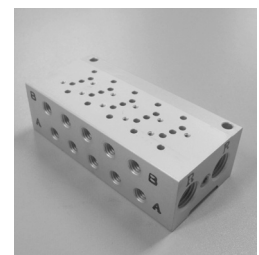

DVC1000 Series

5 Port Pilot Solenoid Valve

Directional Control Valve

DVC1000 Series

- Obtains the performance equivalent to the individual/collective exhaust specifications
- Obtains large oil capacity compared to other companies' model of its kind
- Adopts the shape to prevent nudging when operating direct-piping gasket at high pressure for a long time
- Enhances user convenience with the base-piping gasket built in the valve body

8 Option

- * Sub plate & bracket attached
- No symbol : No attachment specification
- M5 : M5 x 0.8 (sub plate attached) base piping
- B : BRACKET
- Direct piping
- Note) Bracket is released in a state of non-assembly.

9 Length of lead wire

- No symbol : 300 mm
- XWL 01 : 100 mm
- 02 : 200 mm
- :
- 20 : 2,000 mm

How to Order

MANIFOLD

DVCM1 — **20** — **02**

1 2 3

1 MANIFOLD for DVC1000 valve

2 Manifold Specifications

- 20 : Body ported type
- 40 : Base mounted type

3 Stations (01~20)

- Note 1) Body ported type : the minimum station is 2station.
- Note 2) Base mounted type : 1station is sub plate.

Body Ported type

Base mounted type