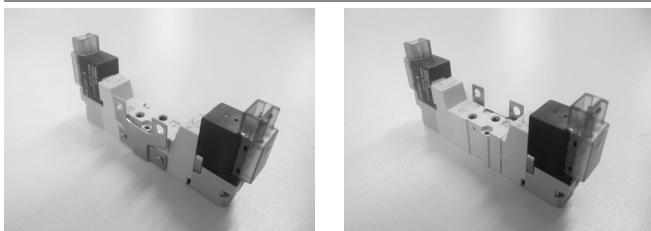

DVC1000 Series

5 Port Pilot Solenoid Valve

Directional Control Valve

DVC1000 Series

- Obtains the performance equivalent to the individual/collective exhaust specifications
- Obtains large oil capacity compared to other companies' model of its kind
- Adopts the shape to prevent nudging when operating direct-piping gasket at high pressure for a long time
- Enhances user convenience with the base-piping gasket built in the valve body

8 Option

- * Sub plate & bracket attached
- No symbol : No attachment specification
- M5 : M5 x 0.8 (sub plate attached) base piping
- B : BRACKET
- Direct piping
- Note) Bracket is released in a state of non-assembly.

- 20 : Body ported type
- 40 : Base mounted type

3 Stations (01~20)

- Note 1) Body ported type : the minimum station is 2station.
- Note 2) Base mounted type : 1station is sub plate.

Body Ported type

Base mounted type

BRACKET ASS'Y (Direct piping) : DVC1000-B2

Bracket attached

BLANK PLATE ASS'Y (For both direct/base piping) : DVCM1-B

BRACKET
(2 attached bolts included)

BLANK PLATE
(Note: one built-in type gasket attached; two bolts included)