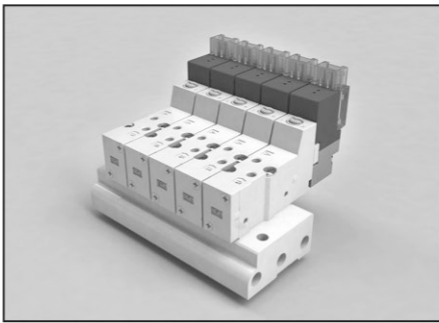

DVC1000 Series

5 Port Pilot Solenoid Valve

Directional Control Valve

DVC1000 Series

- Obtains the performance equivalent to the individual/collective exhaust specifications
- Obtains large oil capacity compared to other companies' model of its kind
- Adopts the shape to prevent nudging when operating direct-piping gasket at high pressure for a long time
- Enhances user convenience with the base-piping gasket built in the valve body

How to Order

DVC1 **1** **2** **0** — **5** **H** **S** — **M5** — **WXL****

1 2 3 4 5 6 7 8 9

1 DVC1000 COMPACT TYPE VALVE

2 Configuration

- 1 : Single
- 2 : Double
- 3 : Closed center
- 4 : Exhaust center
- 5 : Pressuer center

8 Option

- * Sub plate & bracket attached
- No symbol : No attachment specification
- M5 : M5 x 0.8 (sub plate attached) base piping
- B : BRACKET
- Direct piping
- Note) Bracket is released in a state of non-assembly.